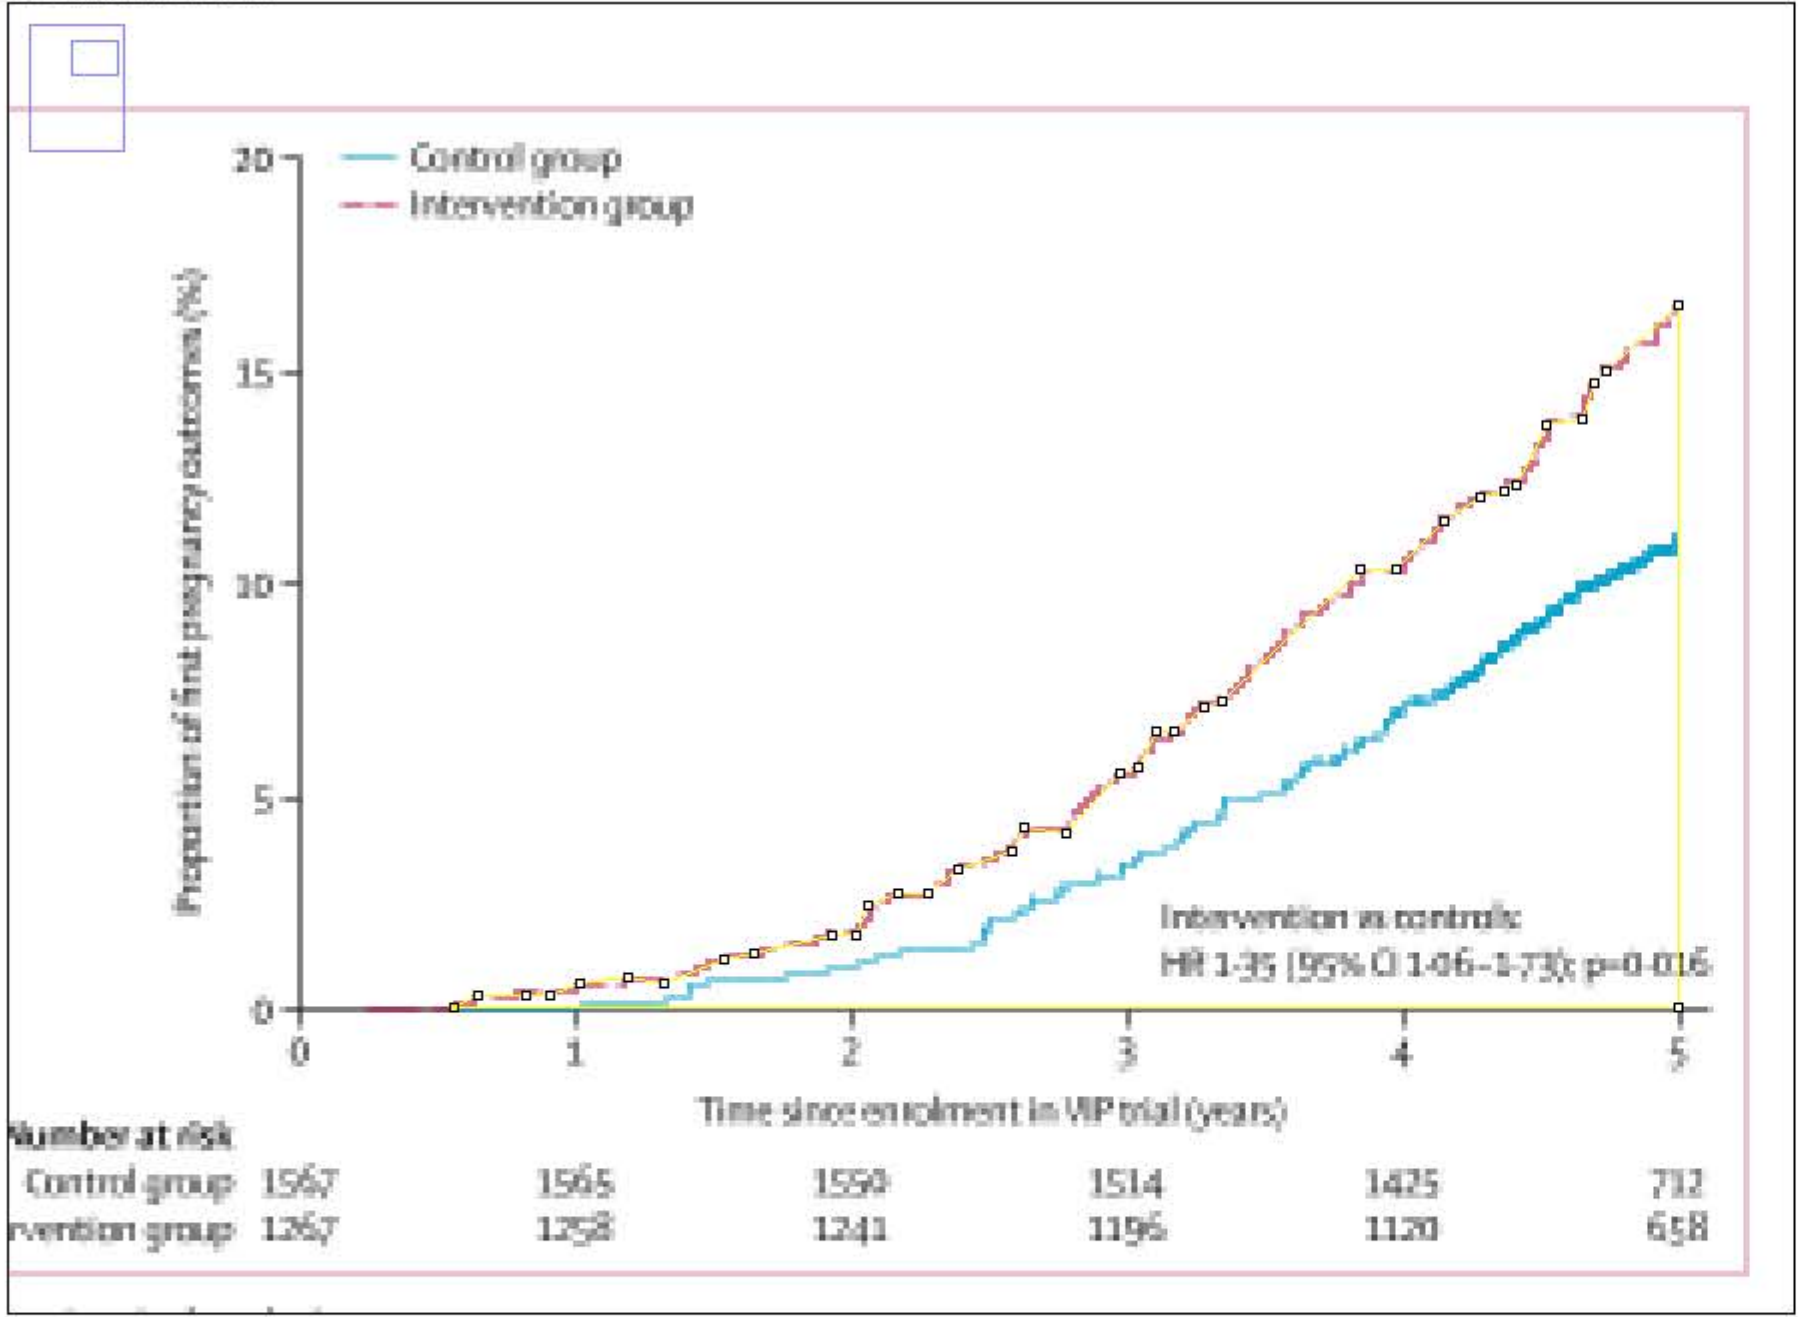

(Fiji Is Just) ImageJ

File Edit Image Process Analyze Plugins

x=451, y=181, z=5, value=255,255,255 (white)

Editor colores
Editor con Paint 3D

(Fiji Is Just) ImageJ

File Edit Image Process Analyze Plugins

x=351, y=278, length=205.00, angle=180.00