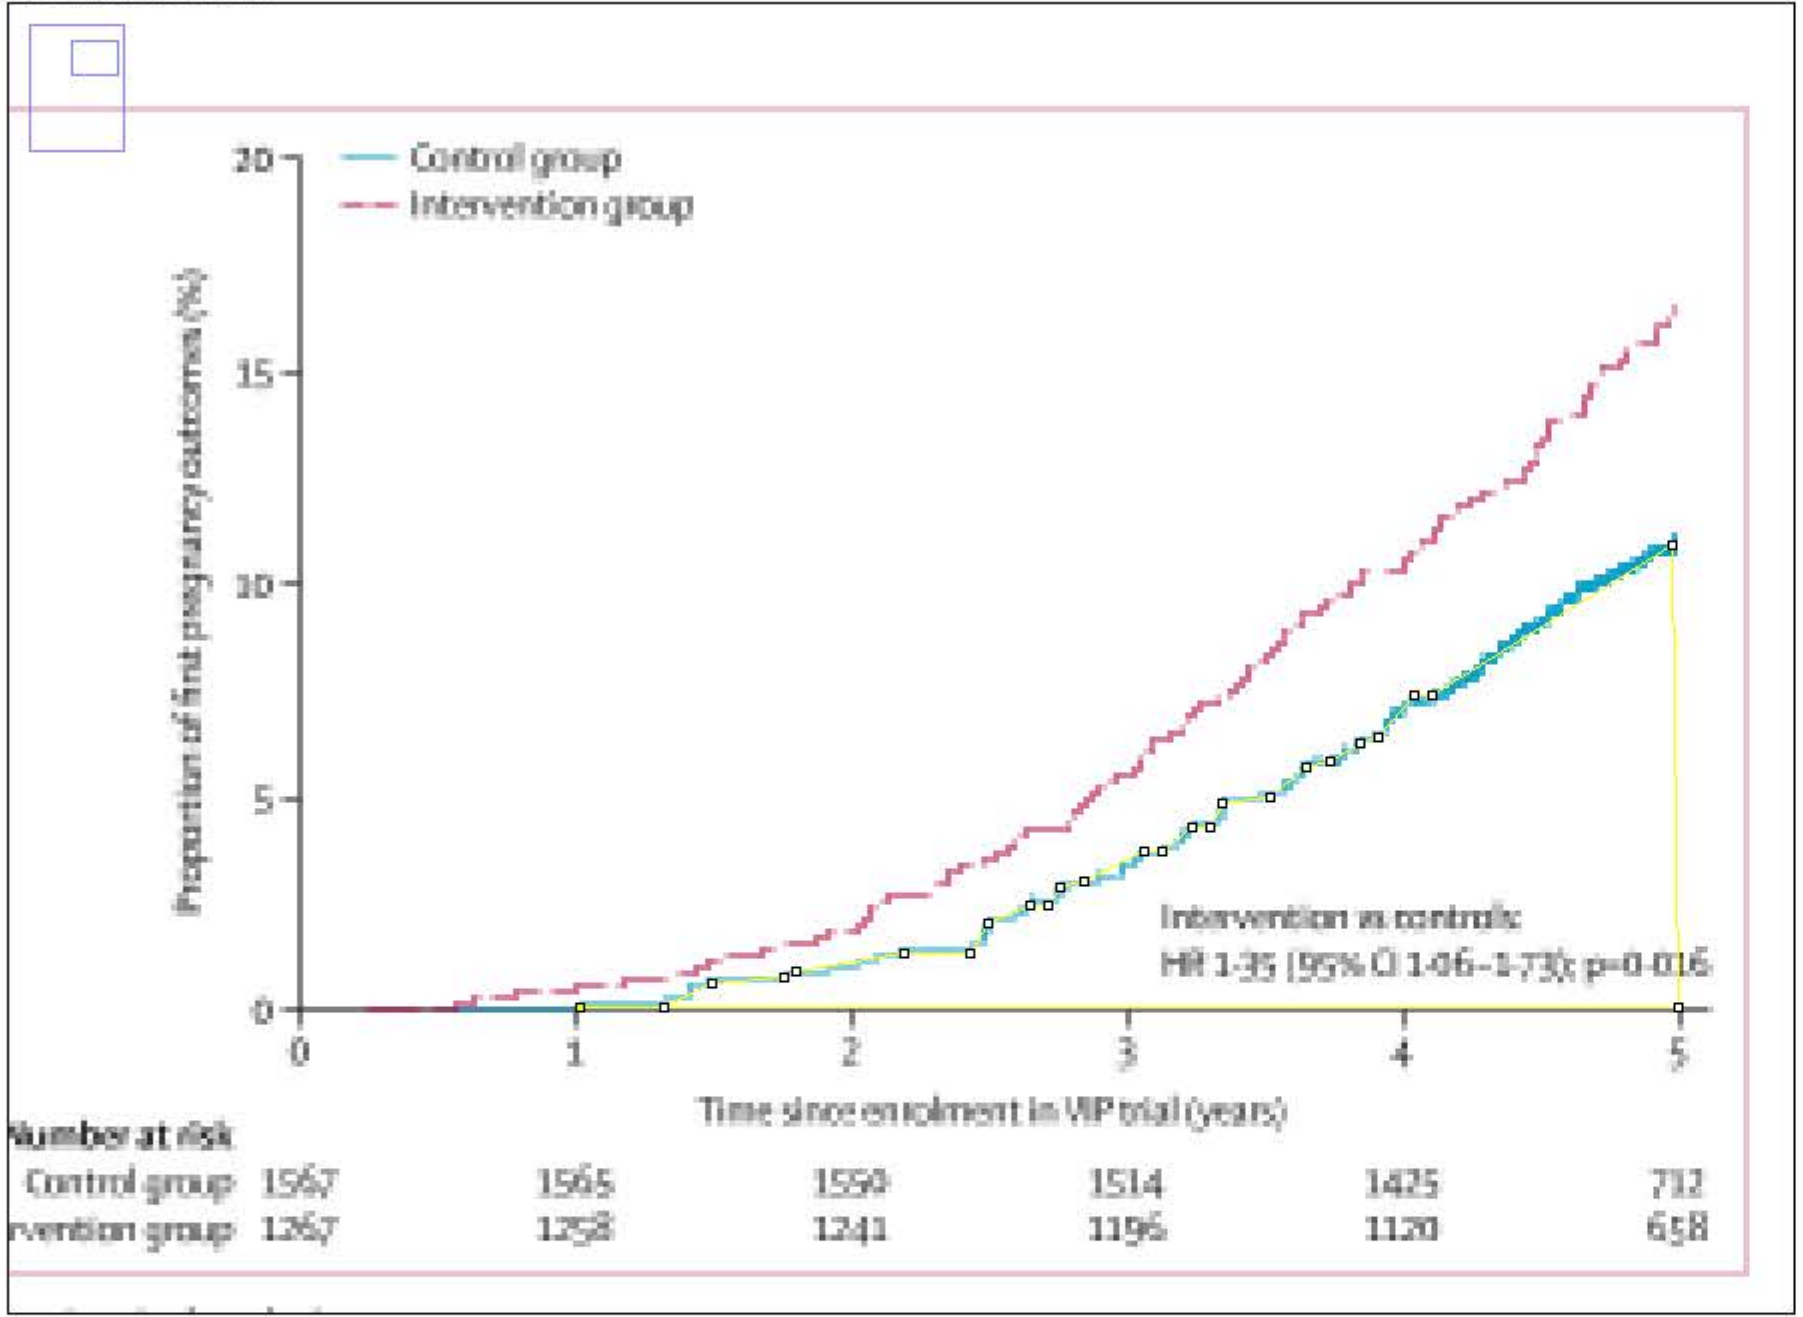

(Fiji Is Just) ImageJ

File Edit Image Process Analyze Plugins

x=451, y=181, z=5, value=255,255,255 (white)

Editor colores
Editor con Paint 3D

(Fiji Is Just) ImageJ

File Edit Image Process Analyze Plugins

x=351, y=278, length=205.00, angle=180.00